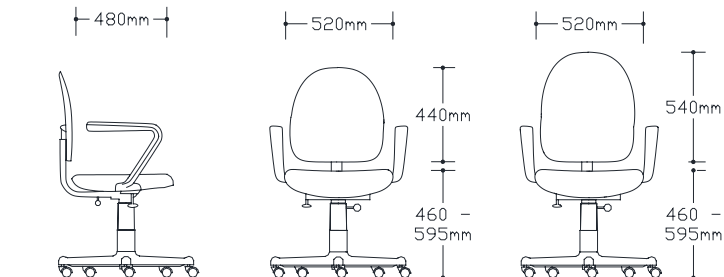

Commander

Task Chair

The **Commander** is our largest, fully ergonomic task seating range.

Features

- * Extra large deluxe, highly resilient moulded seat and back foam with pronounced lumbar support - GECA certified
- * Two back sizes: medium & high
- * 3 Lever ergonomic action
- * Ratchet back height adjustment
- * Gas Lift

Options

- * Ring Arms / Adjustable Arms
- * Drafting kit
- * Multiple castor options
- * Seat slider
- * Chrome base

Warranty

5 Years

Lead Time

10 - 15 working days

Certifications

AFRDI Level 6

High back

Medium back

Medium back with drafting kit

Height adj. Lever

Drafting Kit

Chrome base

Chrome hooded castor

Medium back with adj. arms on a chrome base with chrome hooded castors