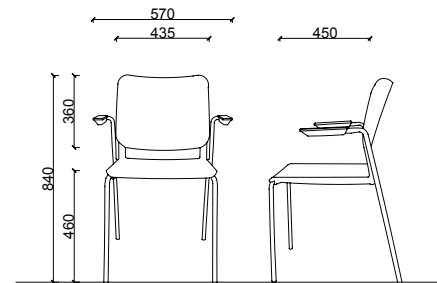

Duke Chair

Features

- * Stackable
- * Polypropylene shell is easy to clean
- * Connecting glides on feet

Options

- * Optional upholstered seat and back pads

4 Leg frame

- * 4 Leg frame with closed arm
- * 4 Leg open arm
- * Writing tablet for 4 leg closed arms (stackable)

4 Leg Base - Quick ship colours

- * Black
- * White

Sled frame

- * Sled frame with open arms
- * Writing tablet for sled frame (stackable)

Sled Base - Quick ship colours

- * Red
- * Black
- * Blue
- * Light Grey
- * White
- * Wasabi Green