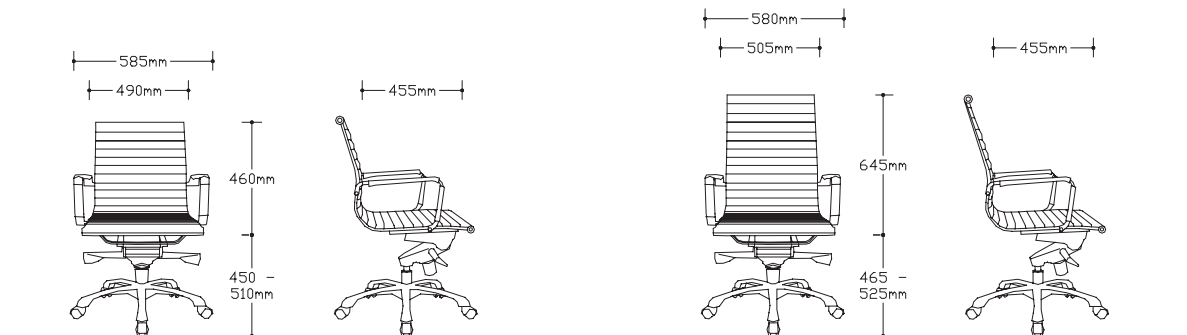

### Lead Time

5 Working days

Medium Back

High Back